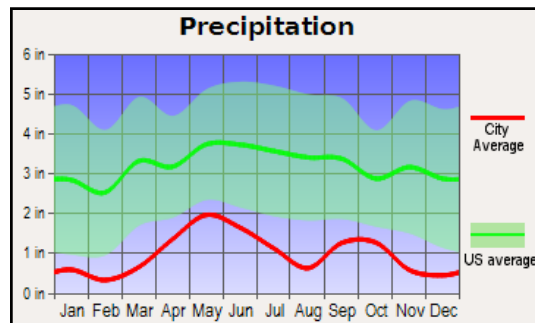

4 City Lots, Hardin, MT

This map is the exclusive property of Sonny Todd Real Estate and is for the use of their clients only. Any reproduction is strictly prohibited. This map is intended to serve as a visual guide and Sonny Todd Real Estate does not guarantee its accuracy.