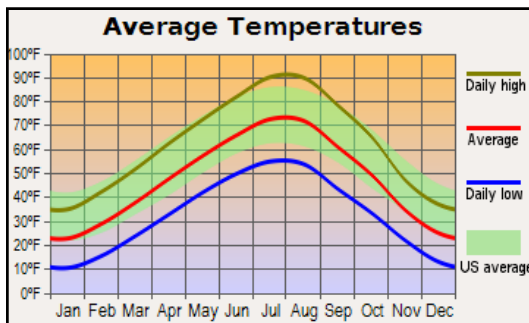

4 City Lots, Hardin, MT

This map is the exclusive property of Sonny Todd Real Estate and is for the use of their clients only. Any reproduction is strictly prohibited. This map is intended to serve as a visual guide and Sonny Todd Real Estate does not guarantee its accuracy.