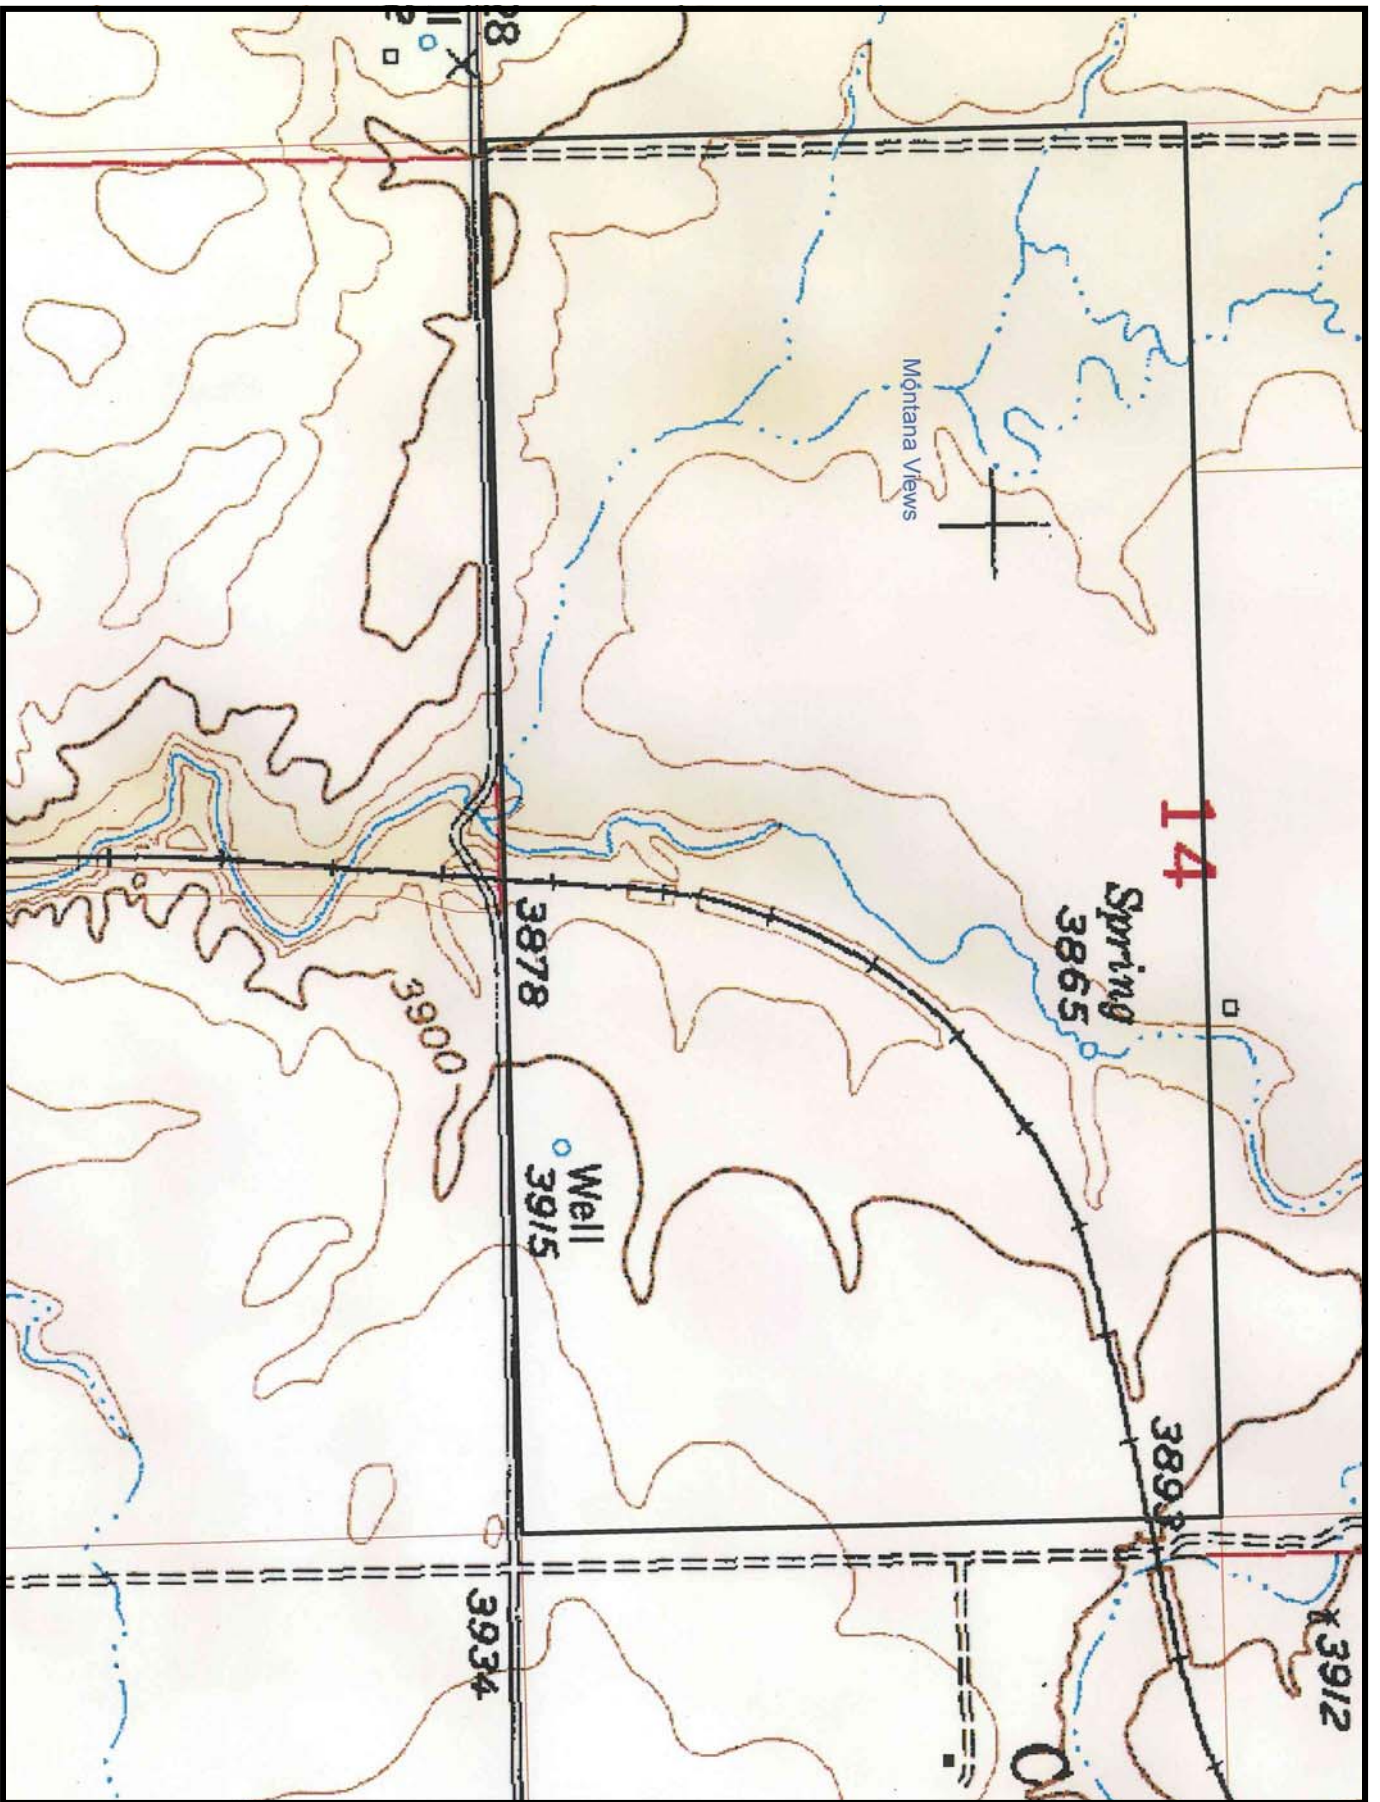

Sonny Todd Real Estate

This map is the exclusive property of Sonny Todd Real Estate and is for the use of their clients only. Any reproduction is strictly prohibited. This map is intended to serve as a visual guide and Sonny Todd Real Estate does not guarantee its accuracy.