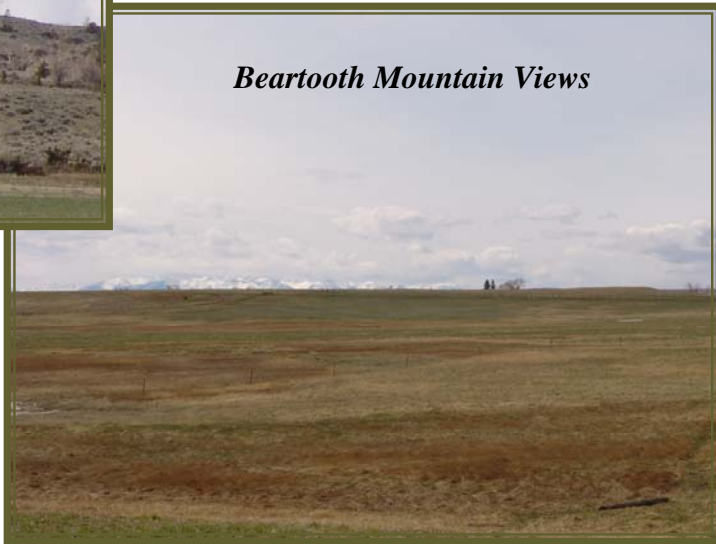

The Overlook

Big Timber, Montana

\$82,000.

Beartooth Mountain Views

If you have always wanted to live in the country and enjoy a rural lifestyle, this 4.8+/- acre parcel could make your dreams come true. Nice building site with Beartooth Mountain Views. Located 11 miles from Big Timber just off of Highway 191, accessed by a county road and school bus route. Telephone and electricity.