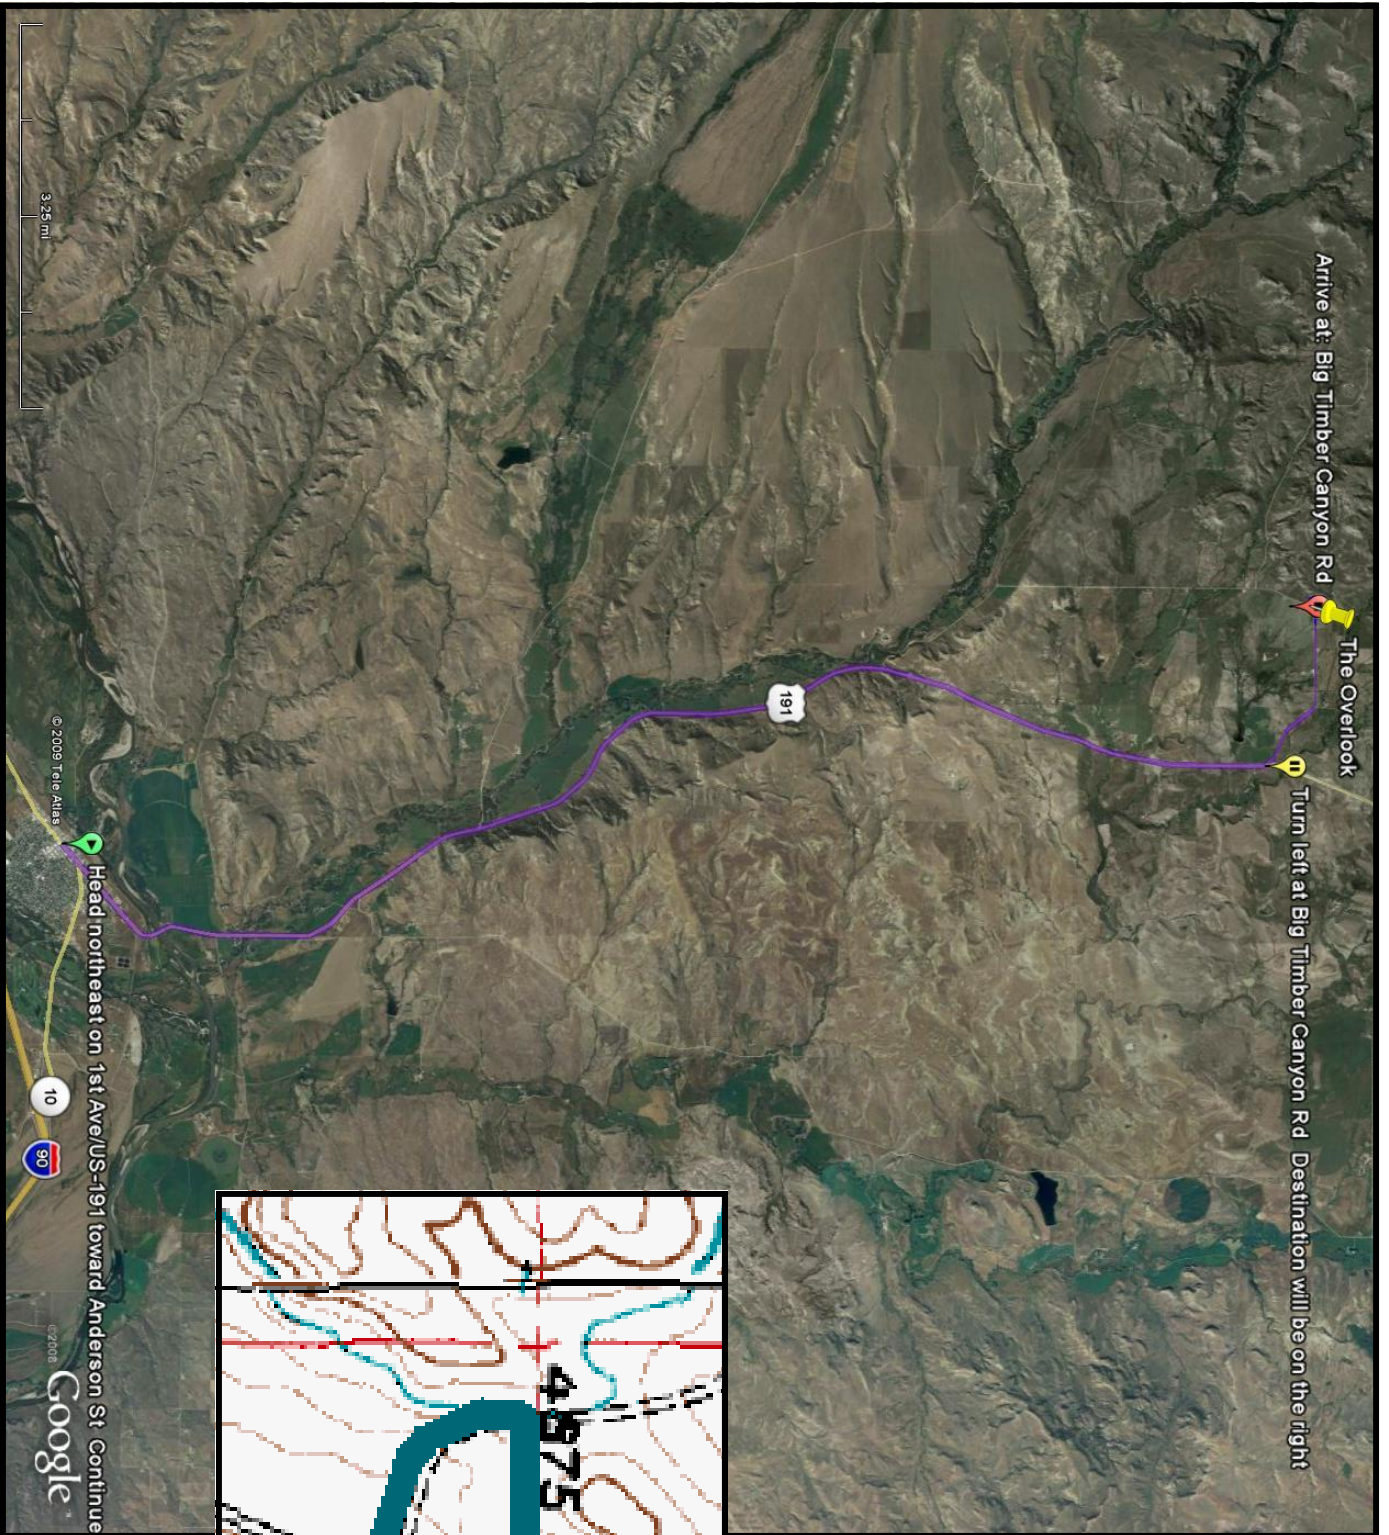

Sommy Todd Real Estate

This map is the exclusive property of Sommy Todd Real Estate and is for the use of their clients only. Any reproduction is strictly prohibited. This map is intended to serve as a visual guide and Sommy Todd Real Estate does not guarantee its accuracy.