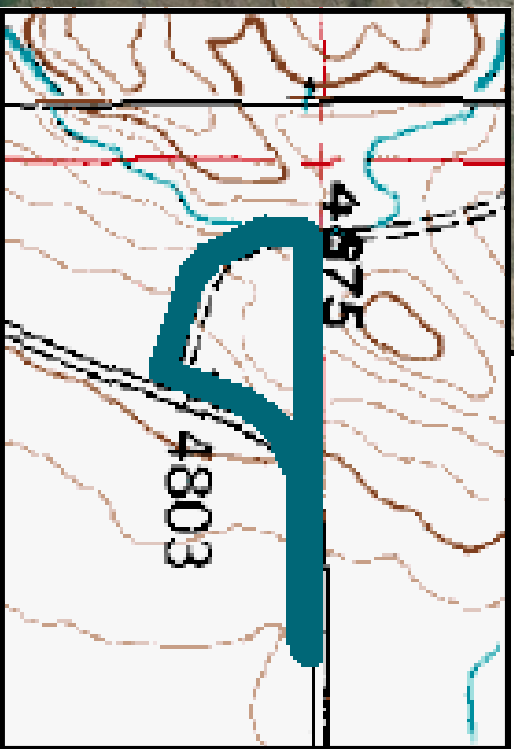

The Overlook

Big Timber, Montana

\$82,000.

Beartooth Mountain Views

If you have always wanted to live in the country and enjoy a rural lifestyle, this 4.8+/- acre parcel could make your dreams come true. Nice building site with Beartooth Mountain Views. Located 11 miles from Big Timber just off of Highway 191, accessed by a county road and school bus route. Telephone and electricity.

*Mary Ann Duffey
Cell (406) 930-6607*

*Sonny Todd
Cell (406) 930-6668*

Sommy Todd Real Estate

This map is the exclusive property of Sommy Todd Real Estate and is for the use of their clients only. Any reproduction is strictly prohibited. This map is intended to serve as a visual guide and Sommy Todd Real Estate does not guarantee its accuracy.